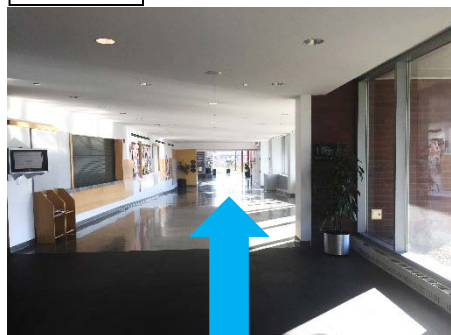

DIRECTIONS:

PARKING:

Please enter via **Entry 4** on Pompton Road (marked in **purple** on the map). Park in **Lot 5** (marked in **orange** on the map).

DIRECTIONS TO Room 171 A/B:

1. From Lot 5, head toward the campus. Continue up the small ramp, the entrance to **Speert Hall** will be on your **left**. (marked in **blue** on the map)
(Pictured below as Fig. 1)
2. Once inside Speert Hall, continue **straight** down the hallway headed toward the staircase.
(Pictured below as Fig. 2)
3. **Behind** the staircase on your left, there is a hallway. Continue straight down that hallway toward Room 171A/B
(Pictured below as Fig. 3)

Please contact **Sherrine Schuldt** at **201-315-4643** should you require further directions.

Fig. 1

Enter Speert Hall through these doors

Fig. 2

Inside Speert Hall, continue straight down this hallway

Fig. 3