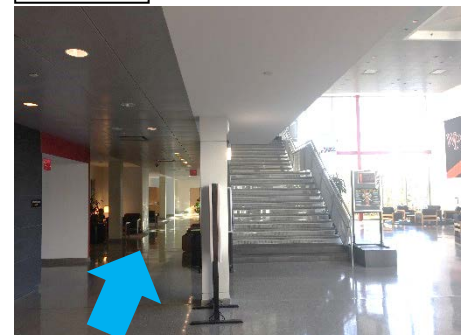

DIRECTIONS:

PARKING:

Please enter via **Entry 4** on Pompton Road (marked in **purple** on the map). Park in **Lot 5** (marked in **orange** on the map).

DIRECTIONS TO Room 171 A/B:

1. From Lot 5, head toward the campus. Continue up the small ramp, the entrance to **Speert Hall** will be on your **left**. (marked in **blue** on the map)
(Pictured below as Fig. 1)
2. Once inside Speert Hall, continue **straight** down the hallway headed toward the staircase.
(Pictured below as Fig. 2)
3. **Behind** the staircase on your left, there is a hallway. Continue straight down that hallway toward Room 171A/B
(Pictured below as Fig. 3)

Please contact **Sherrine Schuldt** at **201-315-4643** should you require further directions.

Fig. 1

Enter Speert Hall through these doors

Fig. 2

Inside Speert Hall, continue straight down this hallway

Fig. 3